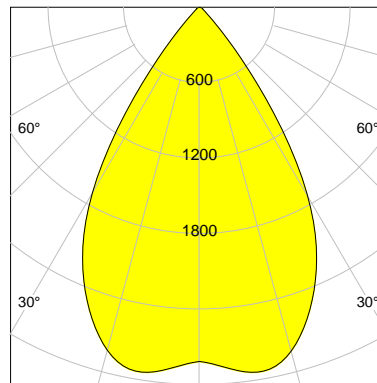

REFLECTOR

Technology	ULTRA
Material	Miro 20 Silver
FWHM	64°
FWTM	84°