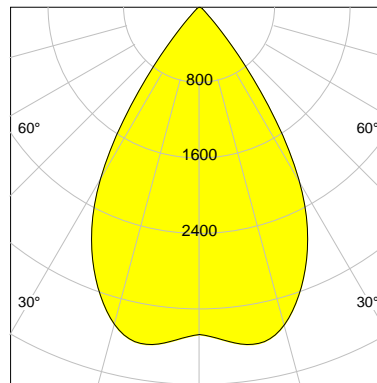

## LED

Color Temperature	3000K
Color Rendering	CRI 90
LES	15
Color Tolerance	2-Step McAdam
Planckian Curve	BBBL
Spectrum	Premium White G7 HE+
Photobiological safety	RG1

## REFLECTOR

Technology	ULTRA
Material	Miro 20 Silver
FWHM	64°
FWTM	84°

I-max : 3617 cd \*

UGR : 24.6 (4H/8H - 70/50/20)

H/m	D/m	E <sub>max</sub> /lx/klm *
1.0	1.2	963
2.0	2.5	241
3.0	3.7	107
4.0	5.0	60