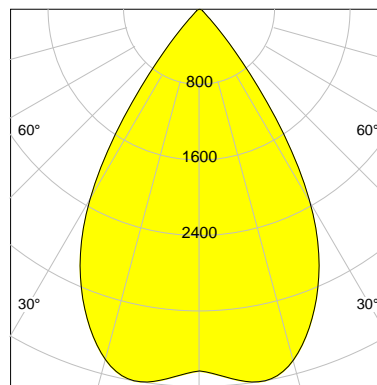

REFLECTOR

Technology	ULTRA
Material	Miro 20 Silver
FWHM	64°
FWTM	84°