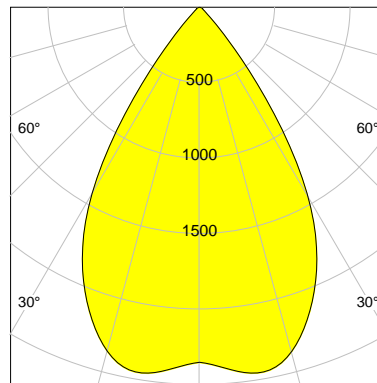

REFLECTOR

Technology	ULTRA
Material	Miro 20 Silver
FWHM	64°
FWTM	84°