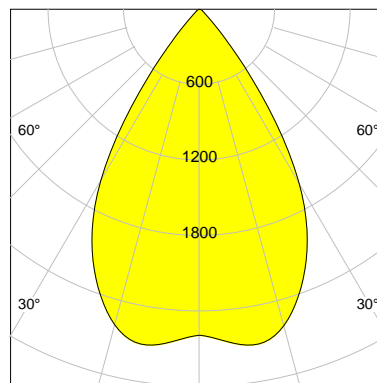

REFLECTOR

Technology	ULTRA
Material	Miro 20 Silver
FWHM	64°
FWTM	84°