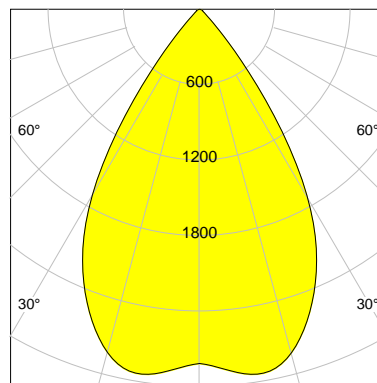

REFLECTOR

Technology	ULTRA
Material	Miro 20 Silver
FWHM	64°
FWTM	84°