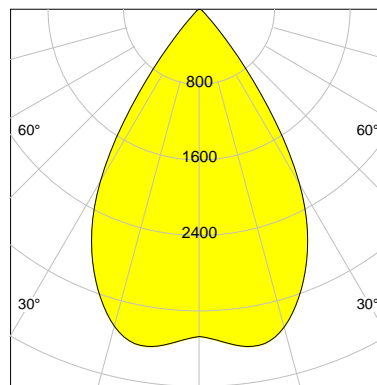

REFLECTOR

Technology	ULTRA
Material	Miro 20 Silver
FWHM	64°
FWTM	84°