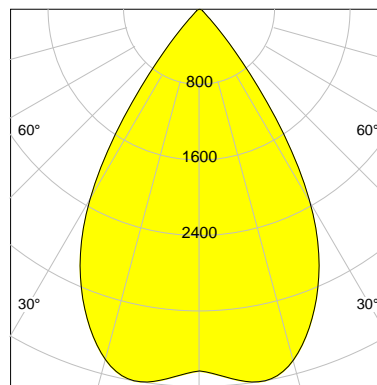

## DESCRIPTION

Type	Track Spotlight
Article-number	141279L11721
Colour	silver
Energy Consumption	31.8 W
Efficiency	125 lm/W
Luminous Flux	3981 lm
Current (sec)	800 mA
Protection Class	IP 20
Energy-Label	D
Cooling	Passive

## LED

Color Temperature	3000K
Color Rendering	CRI 90
LES	15
Color Tolerance	2-Step McAdam
Planckian Curve	BBBL
Spectrum	Premium White G7 HE+
Photobiological safety	RG1

## REFLECTOR

Technology	ULTRA
Material	Miro 20 Silver
FWHM	64°
FWTM	84°

UGR : 24.9 (4H/8H - 70/50/20)

H/m	D/m	E <sub>max</sub> /lx/klm *
1.0	1.2	963
2.0	2.5	241
3.0	3.7	107
4.0	5.0	60