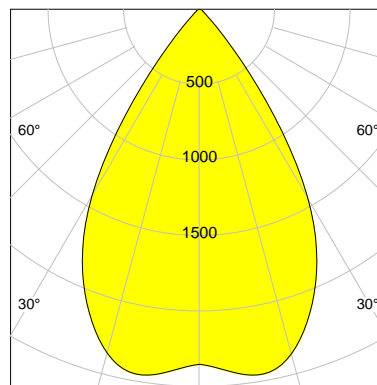

REFLECTOR

Technology	ULTRA
Material	Miro 20 Silver
FWHM	64°
FWTM	84°