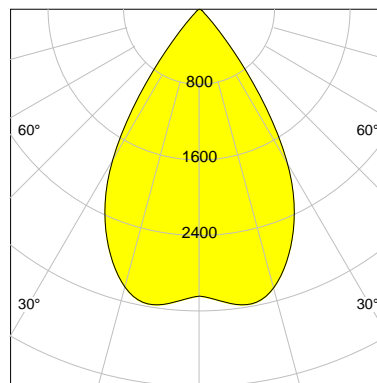

REFLECTOR

Technology	ULTRA
Material	Miro 20 Silver
FWHM	64°
FWTM	84°