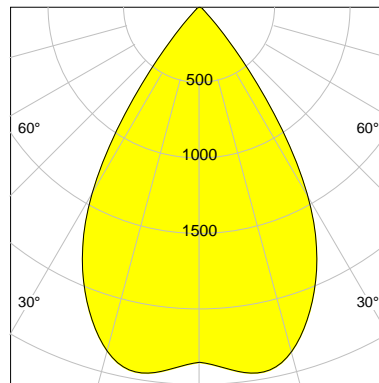

REFLECTOR

Technology	ULTRA
Material	Miro 20 Silver
FWHM	64°
FWTM	84°