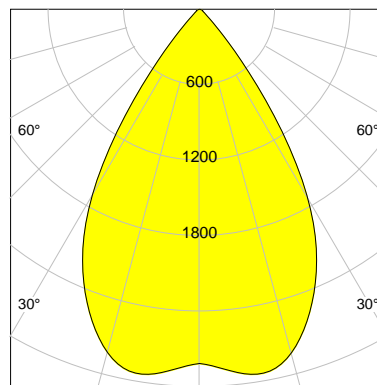

REFLECTOR

Technology	ULTRA
Material	Miro 20 Silver
FWHM	64°
FWTM	84°