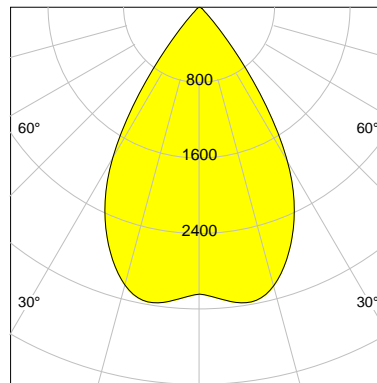

REFLECTOR

Technology	ULTRA
Material	Miro 20 Silver
FWHM	64°
FWTM	84°