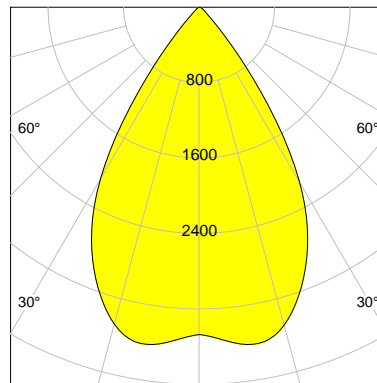

REFLECTOR

Technology	ULTRA
Material	Miro 20 Silver
FWHM	64°
FWTM	84°