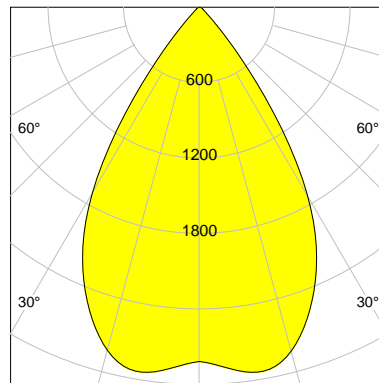

DESCRIPTION

Type	Track Spotlight
Article-number	141279L11748
Colour	silver
Energy Consumption	21.1 W
Efficiency	138 lm/W
Luminous Flux	2924 lm
Current (sec)	550 mA
Protection Class	IP 20
Energy-Label	C
Cooling	Passive

LED

Color Temperature	3000K
Color Rendering	CRI 90
LES	15
Color Tolerance	2-Step McAdam
Planckian Curve	BBBL
Spectrum	Premium White G7 HE+
Photobiological safety	RG1

ELECTRICAL

Power Supply	220-240, 50-60Hz
Safety Class	2
Startup Time	< 1s
Overload- / Shortcircuit Protection	
Wiring / Adapter	3-Phase Adapter
Max Luminaires MCB	B16A 27 pcs
Tracks	Global Stucchi Eutrac

Control

Control	On/Off
---------	--------

REFLECTOR

Technology	ULTRA
Material	Miro 20 Silver
FWHM	64°
FWTM	84°

I-max : 2936 cd *

UGR : 23.9 (4H/8H - 70/50/20)

H/m	D/m	E _{max} /lx/klm *
1.0	1.2	963
2.0	2.5	241
3.0	3.7	107
4.0	5.0	60