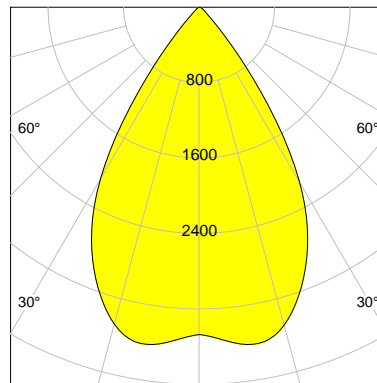

DESCRIPTION

Type	Track Spotlight
Article-number	141279L11750
Colour	silver
Energy Consumption	27.4 W
Efficiency	131 lm/W
Luminous Flux	3602 lm
Current (sec)	700 mA
Protection Class	IP 20
Energy-Label	D
Cooling	Passive

LED

Color Temperature	3000K
Color Rendering	CRI 90
LES	15
Color Tolerance	2-Step McAdam
Planckian Curve	BBBL
Spectrum	Premium White G7 HE+
Photobiological safety	RG1

ELECTRICAL

Power Supply	220-240, 50-60Hz
Safety Class	2
Startup Time	< 1s
Overload- / Shortcircuit Protection	
Wiring / Adapter	3-Phase Adapter
Max Luminaires MCB	B16A 27 pcs
Tracks	Global Stucchi Eutrac

Control

Control	On/Off
---------	--------

REFLECTOR

Technology	ULTRA
Material	Miro 20 Silver
FWHM	64°
FWTM	84°

I-max : 3617 cd *

UGR : 24.6 (4H/8H - 70/50/20)

H/m	D/m	E _{max} /lx/klm *
1.0	1.2	963
2.0	2.5	241
3.0	3.7	107
4.0	5.0	60