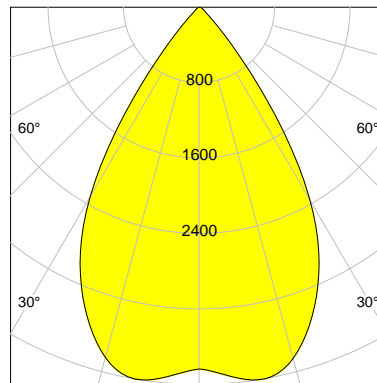

DESCRIPTION

Type	Track Spotlight
Article-number	141279L11751
Colour	silver
Energy Consumption	31.8 W
Efficiency	125 lm/W
Luminous Flux	3981 lm
Current (sec)	800 mA
Protection Class	IP 20
Energy-Label	D
Cooling	Passive

LED

Color Temperature	3000K
Color Rendering	CRI 90
LES	15
Color Tolerance	2-Step McAdam
Planckian Curve	BBBL
Spectrum	Premium White G7 HE+
Photobiological safety	RG1

ELECTRICAL

Power Supply	220-240, 50-60Hz
Safety Class	2
Startup Time	< 1s
Overload- / Shortcircuit Protection	
Wiring / Adapter	3-Phase Adapter
Max Luminaires MCB	B16A 27 pcs
Tracks	Global Stucchi Eutrac

Control

Control	On/Off
---------	--------

REFLECTOR

Technology	ULTRA
Material	Miro 20 Silver
FWHM	64°
FWTM	84°

I-max : 3997 cd *

UGR : 24.9 (4H/8H - 70/50/20)

H/m	D/m	E _{max} /lx/klm *
1.0	1.2	963
2.0	2.5	241
3.0	3.7	107
4.0	5.0	60