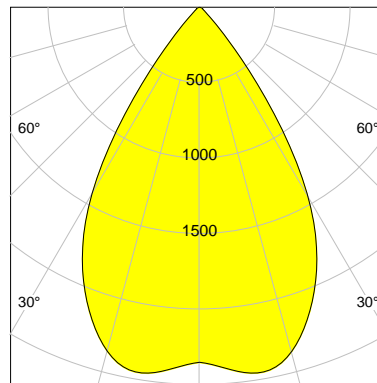

DESCRIPTION

Type	Track Spotlight
Article-number	141279L11752
Colour	black
Energy Consumption	17.1 W
Efficiency	143 lm/W
Luminous Flux	2442 lm
Current (sec)	450 mA
Protection Class	IP 20
Energy-Label	C
Cooling	Passive

LED

Color Temperature	3000K
Color Rendering	CRI 90
LES	15
Color Tolerance	2-Step McAdam
Planckian Curve	BBBL
Spectrum	Premium White G7 HE+
Photobiological safety	RG1

ELECTRICAL

Power Supply	220-240, 50-60Hz
Safety Class	2
Startup Time	< 1s
Overload- / Shortcircuit Protection	
Wiring / Adapter	3-Phase Adapter
Max Luminaires MCB	B16A 27 pcs
Tracks	Global Stucchi Eutrac

Control

Control	On/Off
---------	--------

REFLECTOR

Technology	ULTRA
Material	Miro 20 Silver
FWHM	64°
FWTM	84°

I-max : 2452 cd *

UGR : 23.2 (4H/8H - 70/50/20)

H/m	D/m	E _{max} /lx/klm *
1.0	1.2	963
2.0	2.5	241
3.0	3.7	107
4.0	5.0	60