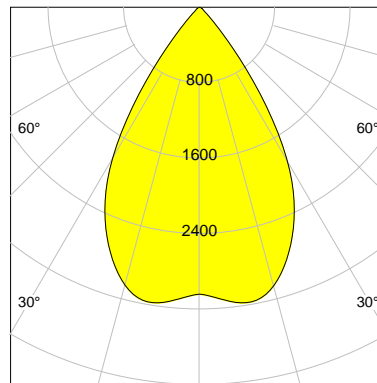

DESCRIPTION

Type	Track Spotlight
Article-number	141279L11755
Colour	black
Energy Consumption	23.2 W
Efficiency	136 lm/W
Luminous Flux	3157 lm
Current (sec)	600 mA
Protection Class	IP 20
Energy-Label	D
Cooling	Passive

LED

Color Temperature	3000K
Color Rendering	CRI 90
LES	15
Color Tolerance	2-Step McAdam
Planckian Curve	BBBL
Spectrum	Premium White G7 HE+
Photobiological safety	RG1

ELECTRICAL

Power Supply	220-240, 50-60Hz
Safety Class	2
Startup Time	< 1s
Overload- / Shortcircuit Protection	
Wiring / Adapter	3-Phase Adapter
Max Luminaires MCB	B16A 27 pcs
Tracks	Global Stucchi Eutrac

Control

Control	On/Off
---------	--------

REFLECTOR

Technology	ULTRA
Material	Miro 20 Silver
FWHM	64°
FWTM	84°

I-max : 3170 cd *

UGR : 24.1 (4H/8H - 70/50/20)

H/m	D/m	E _{max} /lx/klm *
1.0	1.2	963
2.0	2.5	241
3.0	3.7	107
4.0	5.0	60