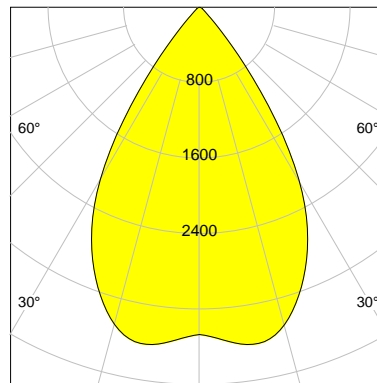

DESCRIPTION

Type	Track Spotlight
Article-number	141279L11756
Colour	black
Energy Consumption	27.4 W
Efficiency	131 lm/W
Luminous Flux	3602 lm
Current (sec)	700 mA
Protection Class	IP 20
Energy-Label	D
Cooling	Passive

LED

Color Temperature	3000K
Color Rendering	CRI 90
LES	15
Color Tolerance	2-Step McAdam
Planckian Curve	BBBL
Spectrum	Premium White G7 HE+
Photobiological safety	RG1

ELECTRICAL

Power Supply	220-240, 50-60Hz
Safety Class	2
Startup Time	< 1s
Overload- / Shortcircuit Protection	
Wiring / Adapter	3-Phase Adapter
Max Luminaires MCB	B16A 27 pcs
Tracks	Global Stucchi Eutrac

Control

Control	On/Off
---------	--------

REFLECTOR

Technology	ULTRA
Material	Miro 20 Silver
FWHM	64°
FWTM	84°

I-max : 3617 cd *

UGR : 24.6 (4H/8H - 70/50/20)

H/m	D/m	E _{max} /lx/klm *
1.0	1.2	963
2.0	2.5	241
3.0	3.7	107
4.0	5.0	60