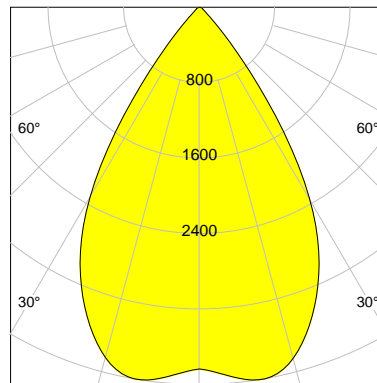

DESCRIPTION

Type	Track Spotlight
Article-number	141279L11757
Colour	black
Energy Consumption	31.8 W
Efficiency	125 lm/W
Luminous Flux	3981 lm
Current (sec)	800 mA
Protection Class	IP 20
Energy-Label	D
Cooling	Passive

LED

Color Temperature	3000K
Color Rendering	CRI 90
LES	15
Color Tolerance	2-Step McAdam
Planckian Curve	BBBL
Spectrum	Premium White G7 HE+
Photobiological safety	RG1

ELECTRICAL

Power Supply	220-240, 50-60Hz
Safety Class	2
Startup Time	< 1s
Overload- / Shortcircuit Protection	
Wiring / Adapter	3-Phase Adapter
Max Luminaires MCB	B16A 27 pcs
Tracks	Global Stucchi Eutrac

Control

Control	On/Off
---------	--------

REFLECTOR

Technology	ULTRA
Material	Miro 20 Silver
FWHM	64°
FWTM	84°

I-max : 3997 cd *

UGR : 24.9 (4H/8H - 70/50/20)

H/m	D/m	E _{max} /lx/klm *
1.0	1.2	963
2.0	2.5	241
3.0	3.7	107
4.0	5.0	60