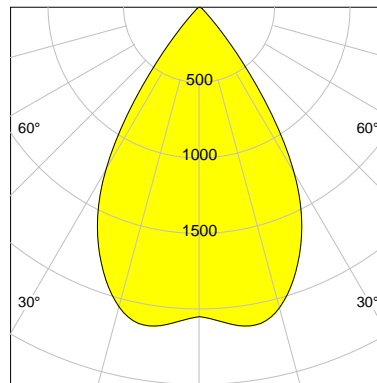

DESCRIPTION

Type	Track Spotlight
Article-number	141279L11758
Colour	white
Energy Consumption	17.1 W
Efficiency	125 lm/W
Luminous Flux	2128 lm
Current (sec)	450 mA
Protection Class	IP 20
Energy-Label	D
Cooling	Passive

LED

Color Temperature	3000K
Color Rendering	CRI 92
LES	15
Color Tolerance	3-Step McAdam
Planckian Curve	BBBL
Spectrum	Premium White G7
Photobiological safety	RG2

ELECTRICAL

Power Supply	220-240, 50-60Hz
Safety Class	2
Startup Time	< 1s
Overload- / Shortcircuit Protection	
Wiring / Adapter	3-Phase Adapter
Max Luminaires MCB	B16A 27 pcs
Tracks	Global Stucchi Eutrac

Control

Control	On/Off
---------	--------

REFLECTOR

Technology	ULTRA
Material	Miro 20 Silver
FWHM	64°
FWTM	84°

I-max : 2137 cd *

UGR : 22.7 (4H/8H - 70/50/20)

H/m	D/m	E _{max} /lx/klm *
1.0	1.2	963
2.0	2.5	241
3.0	3.7	107
4.0	5.0	60