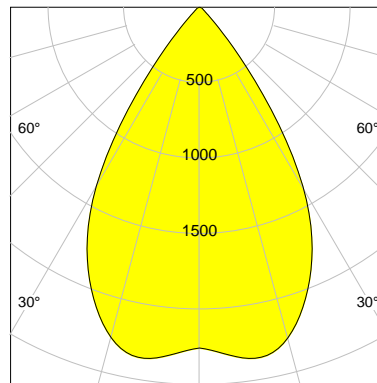

## DESCRIPTION

Type	Track Spotlight
Article-number	141279L11759
Colour	white
Energy Consumption	19.1 W
Efficiency	123 lm/W
Luminous Flux	2344 lm
Current (sec)	500 mA
Protection Class	IP 20
Energy-Label	D
Cooling	Passive

## LED

Color Temperature	3000K
Color Rendering	CRI 92
LES	15
Color Tolerance	3-Step McAdam
Planckian Curve	BBBL
Spectrum	Premium White G7
Photobiological safety	RG2

## REFLECTOR

Technology	ULTRA
Material	Miro 20 Silver
FWHM	64°
FWTM	84°

I-max : 2353 cd \*

UGR : 23.1 (4H/8H - 70/50/20)

H/m	D/m	E <sub>max</sub> /lx/klm *
1.0	1.2	963
2.0	2.5	241
3.0	3.7	107
4.0	5.0	60