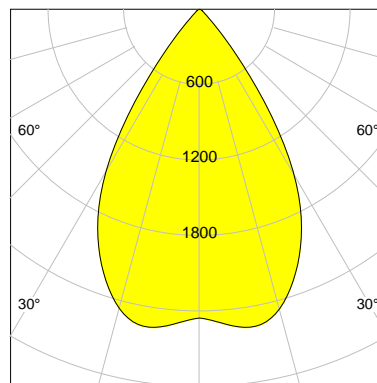

DESCRIPTION

Type	Track Spotlight
Article-number	141279L11760
Colour	white
Energy Consumption	21.1 W
Efficiency	121 lm/W
Luminous Flux	2548 lm
Current (sec)	550 mA
Protection Class	IP 20
Energy-Label	D
Cooling	Passive

LED

Color Temperature	3000K
Color Rendering	CRI 92
LES	15
Color Tolerance	3-Step McAdam
Planckian Curve	BBBL
Spectrum	Premium White G7
Photobiological safety	RG2

ELECTRICAL

Power Supply	220-240, 50-60Hz
Safety Class	2
Startup Time	< 1s
Overload- / Shortcircuit Protection	
Wiring / Adapter	3-Phase Adapter
Max Luminaires MCB	B16A 27 pcs
Tracks	Global Stucchi Eutrac

Control

Control	On/Off
---------	--------

REFLECTOR

Technology	ULTRA
Material	Miro 20 Silver
FWHM	64°
FWTM	84°

I-max : 2558 cd *

UGR : 23.4 (4H/8H - 70/50/20)

H/m	D/m	E _{max} /lx/klm *
1.0	1.2	963
2.0	2.5	241
3.0	3.7	107
4.0	5.0	60