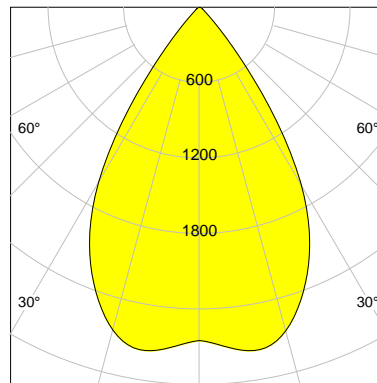

DESCRIPTION

Type	Track Spotlight
Article-number	141279L11761
Colour	white
Energy Consumption	23.2 W
Efficiency	119 lm/W
Luminous Flux	2751 lm
Current (sec)	600 mA
Protection Class	IP 20
Energy-Label	D
Cooling	Passive

LED

Color Temperature	3000K
Color Rendering	CRI 92
LES	15
Color Tolerance	3-Step McAdam
Planckian Curve	BBBL
Spectrum	Premium White G7
Photobiological safety	RG2

ELECTRICAL

Power Supply	220-240, 50-60Hz
Safety Class	2
Startup Time	< 1s
Overload- / Shortcircuit Protection	
Wiring / Adapter	3-Phase Adapter
Max Luminaires MCB	B16A 27 pcs
Tracks	Global Stucchi Eutrac

Control

Control	On/Off
---------	--------

REFLECTOR

Technology	ULTRA
Material	Miro 20 Silver
FWHM	64°
FWTM	84°

I-max : 2762 cd *

UGR : 23.6 (4H/8H - 70/50/20)

H/m	D/m	E _{max} /lx/klm *
1.0	1.2	963
2.0	2.5	241
3.0	3.7	107
4.0	5.0	60