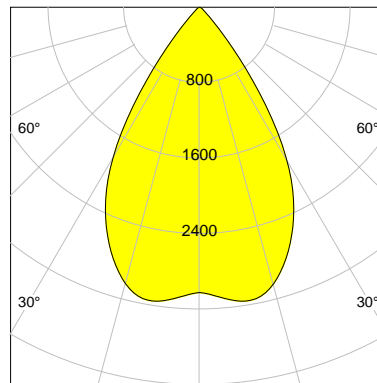

DESCRIPTION

Type	Track Spotlight
Article-number	141279L11762
Colour	white
Energy Consumption	27.4 W
Efficiency	114 lm/W
Luminous Flux	3139 lm
Current (sec)	700 mA
Protection Class	IP 20
Energy-Label	E
Cooling	Passive

LED

Color Temperature	3000K
Color Rendering	CRI 92
LES	15
Color Tolerance	3-Step McAdam
Planckian Curve	BBBL
Spectrum	Premium White G7
Photobiological safety	RG2

ELECTRICAL

Power Supply	220-240, 50-60Hz
Safety Class	2
Startup Time	< 1s
Overload- / Shortcircuit Protection	
Wiring / Adapter	3-Phase Adapter
Max Luminaires MCB	B16A 27 pcs
Tracks	Global Stucchi Eutrac

Control

Control	On/Off
---------	--------

REFLECTOR

Technology	ULTRA
Material	Miro 20 Silver
FWHM	64°
FWTM	84°

I-max : 3152 cd *

UGR : 24.1 (4H/8H - 70/50/20)

H/m	D/m	E _{max} /lx/klm *
1.0	1.2	963
2.0	2.5	241
3.0	3.7	107
4.0	5.0	60