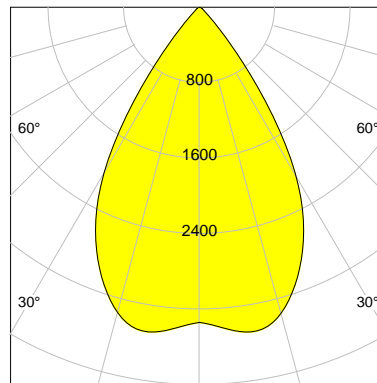

DESCRIPTION

Type	Track Spotlight
Article-number	141279L11763
Colour	white
Energy Consumption	31.8 W
Efficiency	109 lm/W
Luminous Flux	3469 lm
Current (sec)	800 mA
Protection Class	IP 20
Energy-Label	E
Cooling	Passive

LED

Color Temperature	3000K
Color Rendering	CRI 92
LES	15
Color Tolerance	3-Step McAdam
Planckian Curve	BBBL
Spectrum	Premium White G7
Photobiological safety	RG2

ELECTRICAL

Power Supply	220-240, 50-60Hz
Safety Class	2
Startup Time	< 1s
Overload- / Shortcircuit Protection	
Wiring / Adapter	3-Phase Adapter
Max Luminaires MCB	B16A 27 pcs
Tracks	Global Stucchi Eutrac

Control

Control	On/Off
---------	--------

REFLECTOR

Technology	ULTRA
Material	Miro 20 Silver
FWHM	64°
FWTM	84°

I-max : 3483 cd *

UGR : 24.4 (4H/8H - 70/50/20)

H/m	D/m	E _{max} /lx/klm *
1.0	1.2	963
2.0	2.5	241
3.0	3.7	107
4.0	5.0	60