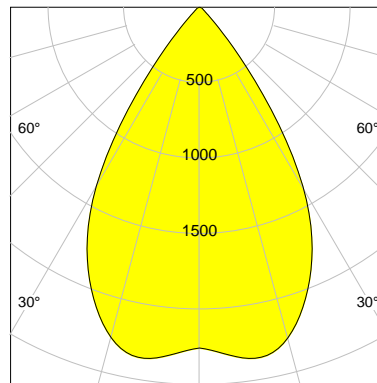

REFLECTOR

Technology	ULTRA
Material	Miro 20 Silver
FWHM	64°
FWTM	84°