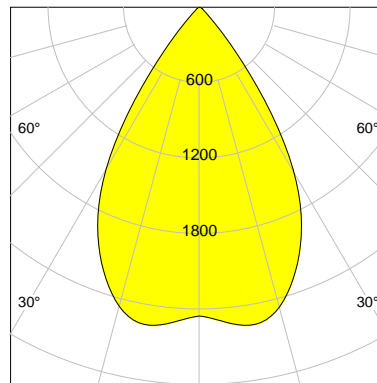

REFLECTOR

Technology	ULTRA
Material	Miro 20 Silver
FWHM	64°
FWTM	84°