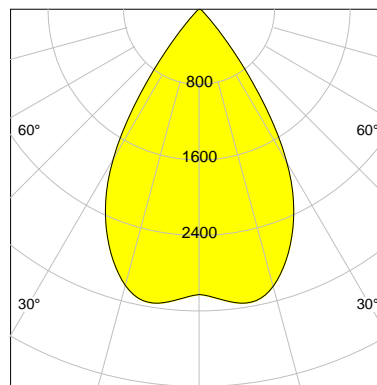

REFLECTOR

Technology	ULTRA
Material	Miro 20 Silver
FWHM	64°
FWTM	84°