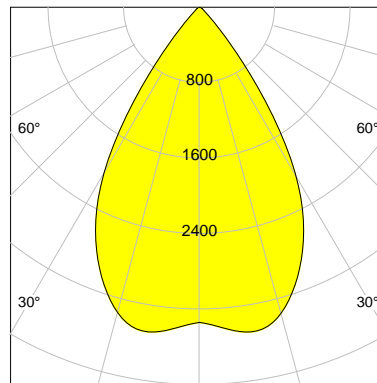

REFLECTOR

Technology	ULTRA
Material	Miro 20 Silver
FWHM	64°
FWTM	84°