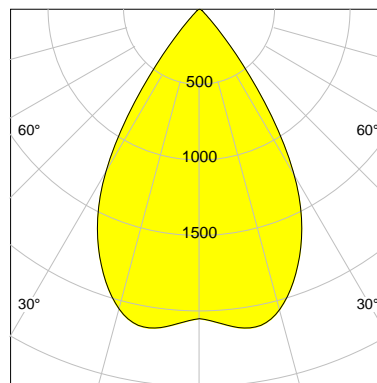

REFLECTOR

Technology	ULTRA
Material	Miro 20 Silver
FWHM	64°
FWTM	84°