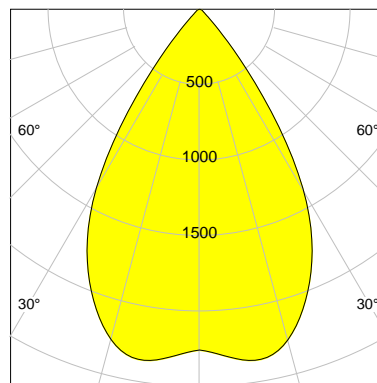

REFLECTOR

Technology	ULTRA
Material	Miro 20 Silver
FWHM	64°
FWTM	84°