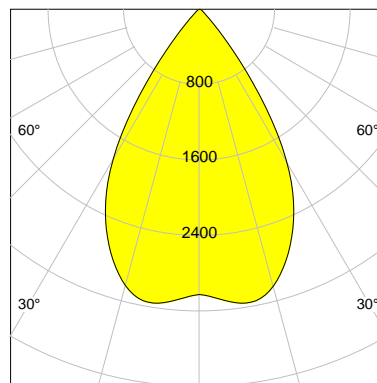

REFLECTOR

Technology	ULTRA
Material	Miro 20 Silver
FWHM	64°
FWTM	84°