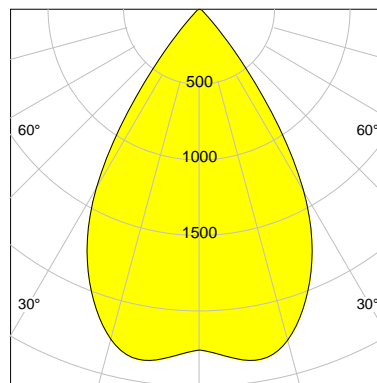

## DESCRIPTION

Type	Track Spotlight
Article-number	141279L11777
Colour	white
Energy Consumption	19.1 W
Efficiency	123 lm/W
Luminous Flux	2344 lm
Current (sec)	500 mA
Protection Class	IP 20
Energy-Label	D
Cooling	Passive

## LED

Color Temperature	3000K
Color Rendering	CRI 92
LES	15
Color Tolerance	3-Step McAdam
Planckian Curve	BBBL
Spectrum	Premium White G7
Photobiological safety	RG2

## REFLECTOR

Technology	ULTRA
Material	Miro 20 Silver
FWHM	64°
FWTM	84°

I-max : 2353 cd \*

UGR : 23.1 (4H/8H - 70/50/20)

H/m	D/m	E <sub>max</sub> /lx/klm *
1.0	1.2	963
2.0	2.5	241
3.0	3.7	107
4.0	5.0	60