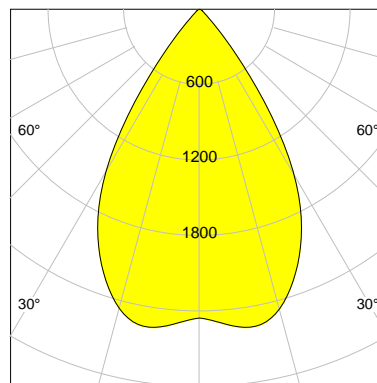

## DESCRIPTION

Type	Track Spotlight
Article-number	141279L11778
Colour	white
Energy Consumption	21.1 W
Efficiency	121 lm/W
Luminous Flux	2548 lm
Current (sec)	550 mA
Protection Class	IP 20
Energy-Label	D
Cooling	Passive

## REFLECTOR

Technology	ULTRA
Material	Miro 20 Silver
FWHM	64°
FWTM	84°

I-max : 2558 cd \*

UGR : 23.4 (4H/8H - 70/50/20)

H/m	D/m	E <sub>max</sub> /lx/klm *
1.0	1.2	963
2.0	2.5	241
3.0	3.7	107
4.0	5.0	60