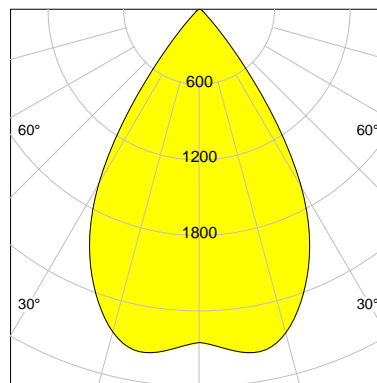

REFLECTOR

Technology	ULTRA
Material	Miro 20 Silver
FWHM	64°
FWTM	84°