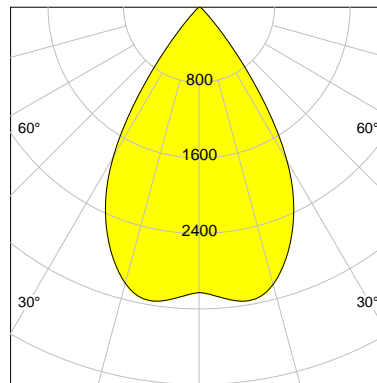

REFLECTOR

Technology	ULTRA
Material	Miro 20 Silver
FWHM	64°
FWTM	84°