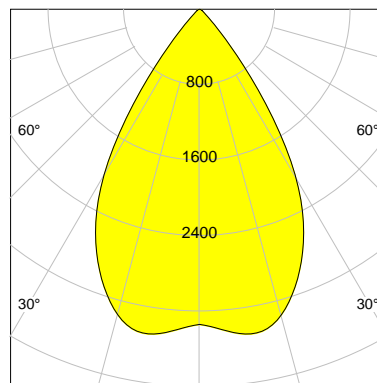

REFLECTOR

Technology	ULTRA
Material	Miro 20 Silver
FWHM	64°
FWTM	84°