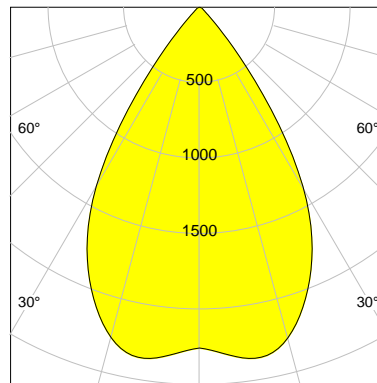

## DESCRIPTION

Type	Track Spotlight
Article-number	141279L11789
Colour	white
Energy Consumption	19.1 W
Efficiency	123 lm/W
Luminous Flux	2344 lm
Current (sec)	500 mA
Protection Class	IP 20
Energy-Label	D
Cooling	Passive

## LED

Color Temperature	3000K
Color Rendering	CRI 92
LES	15
Color Tolerance	3-Step McAdam
Planckian Curve	BBBL
Spectrum	Premium White G7
Photobiological safety	RG2

## REFLECTOR

Technology	ULTRA
Material	Miro 20 Silver
FWHM	64°
FWTM	84°

I-max : 2353 cd \*

UGR : 23.1 (4H/8H - 70/50/20)

H/m	D/m	E <sub>max</sub> /lx/klm *
1.0	1.2	963
2.0	2.5	241
3.0	3.7	107
4.0	5.0	60