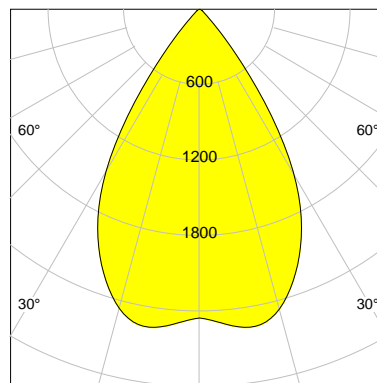

REFLECTOR

Technology	ULTRA
Material	Miro 20 Silver
FWHM	64°
FWTM	84°