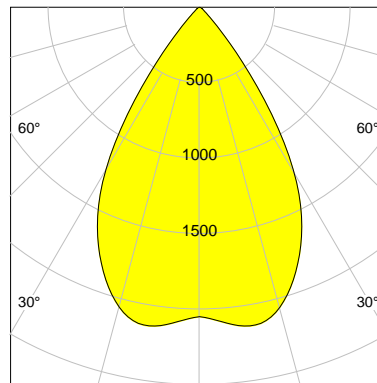

DESCRIPTION

Type	Track Spotlight
Article-number	141279L11800
Colour	silver
Energy Consumption	17.1 W
Efficiency	125 lm/W
Luminous Flux	2128 lm
Current (sec)	450 mA
Protection Class	IP 20
Energy-Label	D
Cooling	Passive

LED

Color Temperature	3000K
Color Rendering	CRI 92
LES	15
Color Tolerance	3-Step McAdam
Planckian Curve	BBBL
Spectrum	Premium White G7
Photobiological safety	RG2

ELECTRICAL

Power Supply	220-240, 50-60Hz
Safety Class	2
Startup Time	< 1s
Overload- / Shortcircuit Protection	
Wiring / Adapter	3-Phase Adapter
Max Luminaires MCB	B16A 27 pcs
Tracks	Global Stucchi Eutrac

Control

Control	On/Off
---------	--------

REFLECTOR

Technology	ULTRA
Material	Miro 20 Silver
FWHM	64°
FWTM	84°

I-max : 2137 cd *

UGR : 22.7 (4H/8H - 70/50/20)

H/m	D/m	E _{max} /lx/klm *
1.0	1.2	963
2.0	2.5	241
3.0	3.7	107
4.0	5.0	60