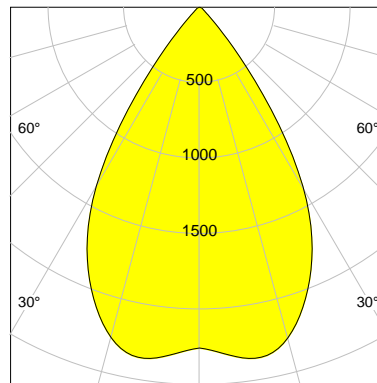

DESCRIPTION

Type	Track Spotlight
Article-number	141279L11801
Colour	silver
Energy Consumption	19.1 W
Efficiency	123 lm/W
Luminous Flux	2344 lm
Current (sec)	500 mA
Protection Class	IP 20
Energy-Label	D
Cooling	Passive

LED

Color Temperature	3000K
Color Rendering	CRI 92
LES	15
Color Tolerance	3-Step McAdam
Planckian Curve	BBBL
Spectrum	Premium White G7
Photobiological safety	RG2

ELECTRICAL

Power Supply	220-240, 50-60Hz
Safety Class	2
Startup Time	< 1s
Overload- / Shortcircuit Protection	
Wiring / Adapter	3-Phase Adapter
Max Luminaires MCB	B16A 27 pcs
Tracks	Global Stucchi Eutrac

Control

Control	On/Off
---------	--------

REFLECTOR

Technology	ULTRA
Material	Miro 20 Silver
FWHM	64°
FWTM	84°

I-max : 2353 cd *

UGR : 23.1 (4H/8H - 70/50/20)

H/m	D/m	E _{max} /lx/klm *
1.0	1.2	963
2.0	2.5	241
3.0	3.7	107
4.0	5.0	60