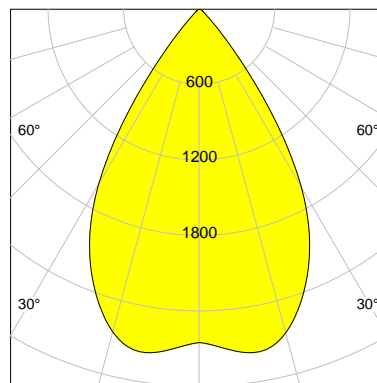

DESCRIPTION

Type	Track Spotlight
Article-number	141279L11803
Colour	silver
Energy Consumption	23.2 W
Efficiency	119 lm/W
Luminous Flux	2751 lm
Current (sec)	600 mA
Protection Class	IP 20
Energy-Label	D
Cooling	Passive

LED

Color Temperature	3000K
Color Rendering	CRI 92
LES	15
Color Tolerance	3-Step McAdam
Planckian Curve	BBBL
Spectrum	Premium White G7
Photobiological safety	RG2

ELECTRICAL

Power Supply	220-240, 50-60Hz
Safety Class	2
Startup Time	< 1s
Overload- / Shortcircuit Protection	
Wiring / Adapter	3-Phase Adapter
Max Luminaires MCB	B16A 27 pcs
Tracks	Global Stucchi Eutrac

Control

Control	On/Off
---------	--------

REFLECTOR

Technology	ULTRA
Material	Miro 20 Silver
FWHM	64°
FWTM	84°

I-max : 2762 cd *

UGR : 23.6 (4H/8H - 70/50/20)

H/m	D/m	E _{max} /lx/klm *
1.0	1.2	963
2.0	2.5	241
3.0	3.7	107
4.0	5.0	60