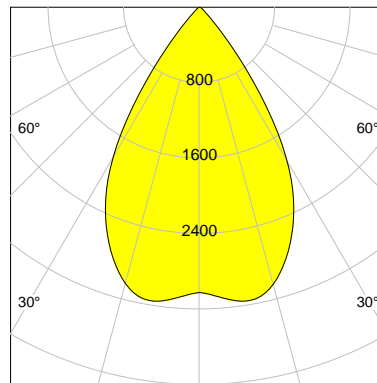

## DESCRIPTION

Type	Track Spotlight
Article-number	141279L11804
Colour	silver
Energy Consumption	27.4 W
Efficiency	114 lm/W
Luminous Flux	3139 lm
Current (sec)	700 mA
Protection Class	IP 20
Energy-Label	E
Cooling	Passive

## LED

Color Temperature	3000K
Color Rendering	CRI 92
LES	15
Color Tolerance	3-Step McAdam
Planckian Curve	BBBL
Spectrum	Premium White G7
Photobiological safety	RG2

## REFLECTOR

Technology	ULTRA
Material	Miro 20 Silver
FWHM	64°
FWTM	84°

I-max : 3152 cd \*

UGR : 24.1 (4H/8H - 70/50/20)

H/m	D/m	E <sub>max</sub> /lx/klm *
1.0	1.2	963
2.0	2.5	241
3.0	3.7	107
4.0	5.0	60