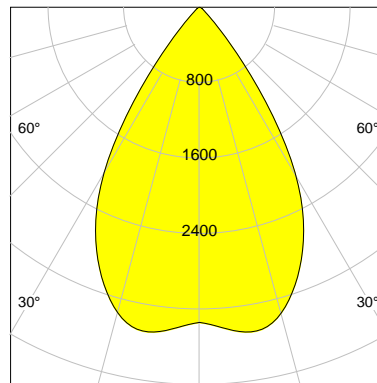

## DESCRIPTION

Type	Track Spotlight
Article-number	141279L11805
Colour	silver
Energy Consumption	31.8 W
Efficiency	109 lm/W
Luminous Flux	3469 lm
Current (sec)	800 mA
Protection Class	IP 20
Energy-Label	E
Cooling	Passive

## REFLECTOR

Technology	ULTRA
Material	Miro 20 Silver
FWHM	64°
FWTM	84°

UGR : 24.4 (4H/8H - 70/50/20)

H/m	D/m	E <sub>max</sub> /lx/klm *
1.0	1.2	963
2.0	2.5	241
3.0	3.7	107
4.0	5.0	60