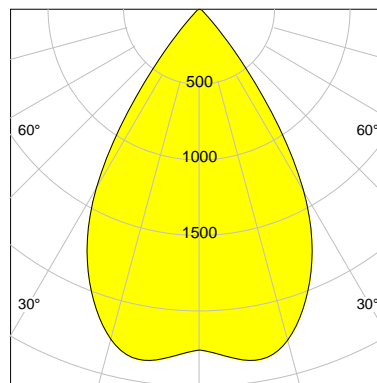

DESCRIPTION

Type	Track Spotlight
Article-number	141279L11807
Colour	black
Energy Consumption	19.1 W
Efficiency	123 lm/W
Luminous Flux	2344 lm
Current (sec)	500 mA
Protection Class	IP 20
Energy-Label	D
Cooling	Passive

LED

Color Temperature	3000K
Color Rendering	CRI 92
LES	15
Color Tolerance	3-Step McAdam
Planckian Curve	BBBL
Spectrum	Premium White G7
Photobiological safety	RG2

ELECTRICAL

Power Supply	220-240, 50-60Hz
Safety Class	2
Startup Time	< 1s
Overload- / Shortcircuit Protection	
Wiring / Adapter	3-Phase Adapter
Max Luminaires MCB	B16A 27 pcs
Tracks	Global Stucchi Eutrac

Control

Control	On/Off
---------	--------

REFLECTOR

Technology	ULTRA
Material	Miro 20 Silver
FWHM	64°
FWTM	84°

I-max : 2353 cd *

UGR : 23.1 (4H/8H - 70/50/20)

H/m	D/m	E _{max} /lx/klm *
1.0	1.2	963
2.0	2.5	241
3.0	3.7	107
4.0	5.0	60