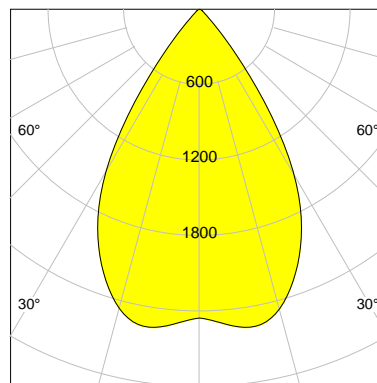

DESCRIPTION

Type	Track Spotlight
Article-number	141279L11808
Colour	black
Energy Consumption	21.1 W
Efficiency	121 lm/W
Luminous Flux	2548 lm
Current (sec)	550 mA
Protection Class	IP 20
Energy-Label	D
Cooling	Passive

LED

Color Temperature	3000K
Color Rendering	CRI 92
LES	15
Color Tolerance	3-Step McAdam
Planckian Curve	BBBL
Spectrum	Premium White G7
Photobiological safety	RG2

ELECTRICAL

Power Supply	220-240, 50-60Hz
Safety Class	2
Startup Time	< 1s
Overload- / Shortcircuit Protection	
Wiring / Adapter	3-Phase Adapter
Max Luminaires MCB	B16A 27 pcs
Tracks	Global Stucchi Eutrac

Control

Control	On/Off
---------	--------

REFLECTOR

Technology	ULTRA
Material	Miro 20 Silver
FWHM	64°
FWTM	84°

I-max : 2558 cd *

UGR : 23.4 (4H/8H - 70/50/20)

H/m	D/m	E _{max} /lx/klm *
1.0	1.2	963
2.0	2.5	241
3.0	3.7	107
4.0	5.0	60