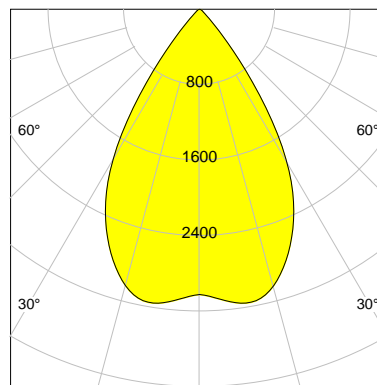

DESCRIPTION

Type	Track Spotlight
Article-number	141279L11810
Colour	black
Energy Consumption	27.4 W
Efficiency	114 lm/W
Luminous Flux	3139 lm
Current (sec)	700 mA
Protection Class	IP 20
Energy-Label	E
Cooling	Passive

LED

Color Temperature	3000K
Color Rendering	CRI 92
LES	15
Color Tolerance	3-Step McAdam
Planckian Curve	BBBL
Spectrum	Premium White G7
Photobiological safety	RG2

ELECTRICAL

Power Supply	220-240, 50-60Hz
Safety Class	2
Startup Time	< 1s
Overload- / Shortcircuit Protection	
Wiring / Adapter	3-Phase Adapter
Max Luminaires MCB	B16A 27 pcs
Tracks	Global Stucchi Eutrac

Control

Control	On/Off
---------	--------

REFLECTOR

Technology	ULTRA
Material	Miro 20 Silver
FWHM	64°
FWTM	84°

UGR : 24.1 (4H/8H - 70/50/20)

H/m	D/m	E _{max} /lx/klm *
1.0	1.2	963
2.0	2.5	241
3.0	3.7	107
4.0	5.0	60