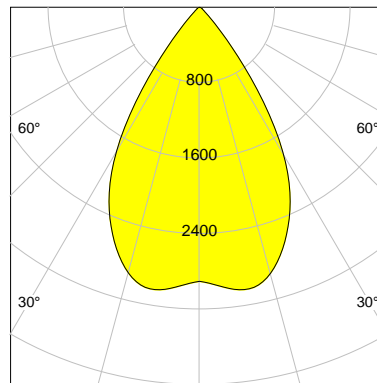

DESCRIPTION

Type	Track Spotlight
Article-number	141279L11814
Colour	white
Energy Consumption	21.1 W
Efficiency	143 lm/W
Luminous Flux	3017 lm
Current (sec)	550 mA
Protection Class	IP 20
Energy-Label	C
Cooling	Passive

LED

Color Temperature	3500K
Color Rendering	CRI 90
LES	15
Color Tolerance	2-Step McAdam
Planckian Curve	BBBL
Spectrum	Premium White G7 HE+
Photobiological safety	RG1

ELECTRICAL

Power Supply	220-240, 50-60Hz
Safety Class	2
Startup Time	< 1s
Overload- / Shortcircuit Protection	
Wiring / Adapter	3-Phase Adapter
Max Luminaires MCB	B16A 27 pcs
Tracks	Global Stucchi Eutrac

Control

Control	On/Off
---------	--------

REFLECTOR

Technology	ULTRA
Material	Miro 20 Silver
FWHM	64°
FWTM	84°

I-max : 3029 cd *

UGR : 24.0 (4H/8H - 70/50/20)

H/m	D/m	E _{max} /lx/klm *
1.0	1.2	963
2.0	2.5	241
3.0	3.7	107
4.0	5.0	60